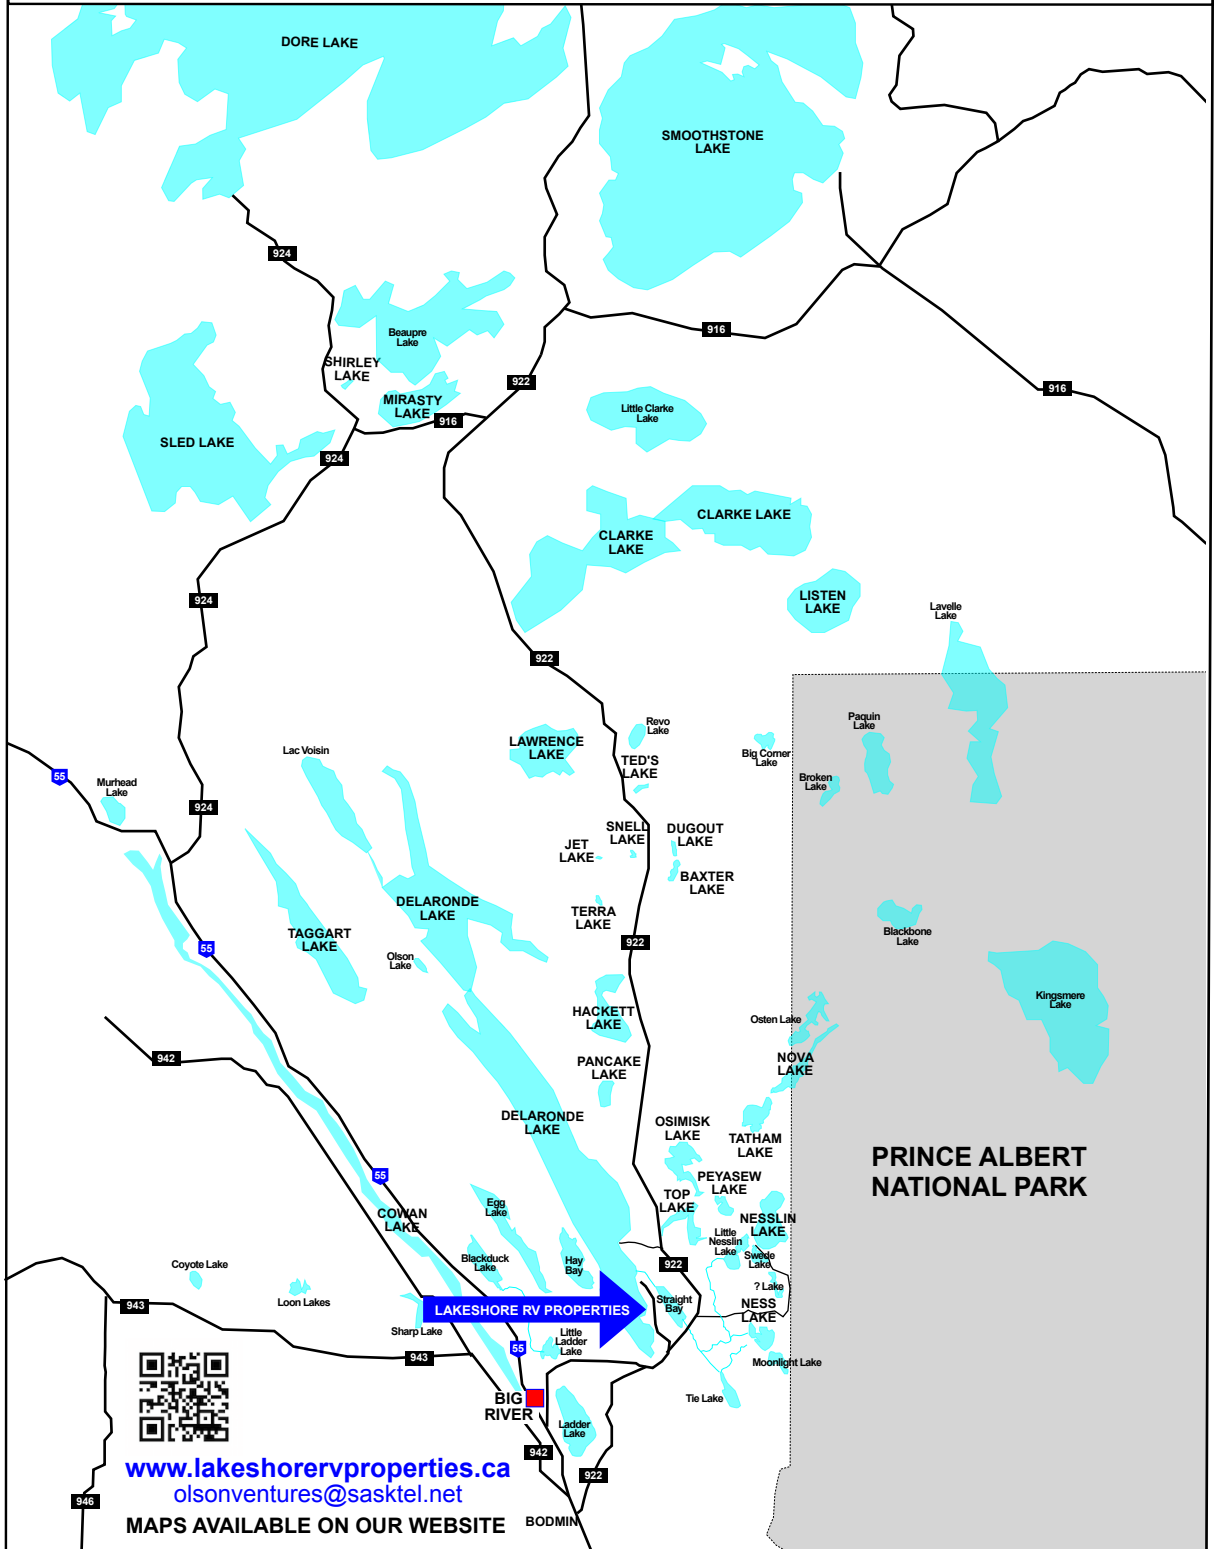

# LAKESHORE RV PROPERTIES

(306) 227-2427

Fishing Lakes of the Big River, SK Area

(306) 479-7414

**PRINCE ALBERT NATIONAL PARK**

BAXTER LAKE	pike	NOVA LAKE	pike, pickerel, whitefish
CLARK LAKES	pike, pickerel, perch	OSIMISK LAKE	pike, pickerel, perch
COWAN LAKE	pike, pickerel, perch	PANCAKE LAKE	pike, pickerel, whitefish
DELARONDE LAKE	pike, pickerel, perch, burbot, whitefish	PEYASEW LAKE	pike, pickerel, perch
DORE LAKE	pike, pickerel, perch, whitefish	SHIRLEY LAKE	rainbow trout
DUGOUT LAKE	pike, pickerel	SLED LAKE	pike, perch
HACKETT LAKE	pike, pickerel, perch, burbot, whitefish	SMOOTHSTONE LAKE	pike, pickerel, perch, burbot, whitefish
JET LAKE	brown trout	SNELL LAKE	brook trout, splake
LAWRENCE LAKE	pike	TAGGART LAKE	pike, pickerel, whitefish
LISTEN LAKE	pike, pickerel, whitefish	TATHUM LAKE	pike, pickerel, whitefish
MIRASTY LAKE	pike	TED'S LAKE	rainbow trout
NESS LAKE	pike, pickerel, whitefish	TERRA LAKE	rainbow trout
NESSLIN LAKE	pike, pickerel, perch, whitefish, lake trout	TOP LAKE	pike, pickerel